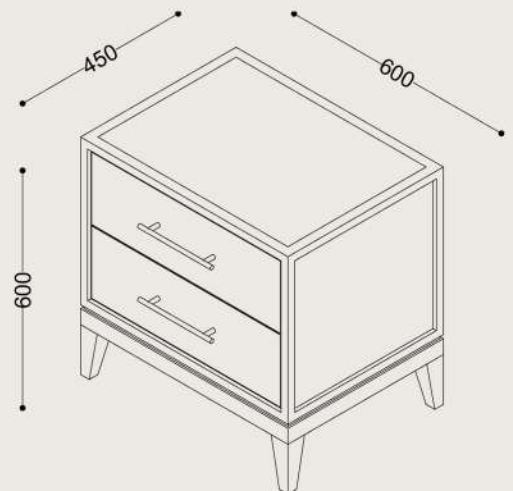

RAFFINE

Bernard Bedside

Discover the Bernard Bedside Table a marriage of enduring craftsmanship and modern allure. With its solid oak construction and refined shagreen finish, this bedside table brings a natural and timeless elegance to your bedroom. The opulent gold handles beautifully accentuate the warm oak tones, adding a touch of sophistication to your sleep space. Boasting two drawers for organized storage, the Bernard Bedside Table seamlessly fuses style with functionality. Elevate your bedroom ambiance with this exceptional piece, where the intrinsic richness of solid oak meets the textured sophistication of embossed shagreen, enhanced by luxurious gold handles for an exquisite touch.

Specifications

Dimensions:
W600 x D450 x H600 mm

Shipping Dimensions:
W650 x L500 x H650 mm

Shipping Weight:
27 kg

Frame:
Veneer

Base Finish:
Black

Top and Sides:
Embossed Shagreen

For access to 3D models please contact us