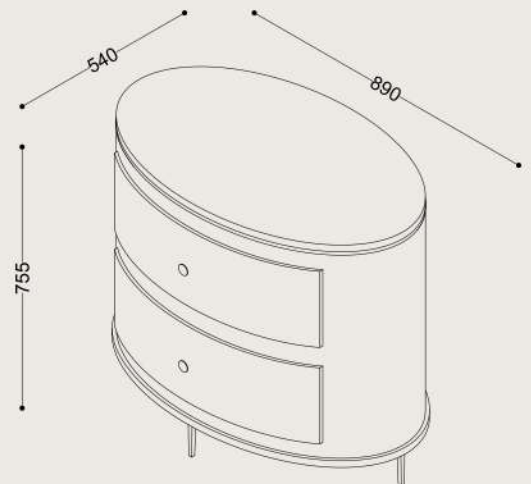

Top:

Embossed Shagreen

For access to 3D models please contact us