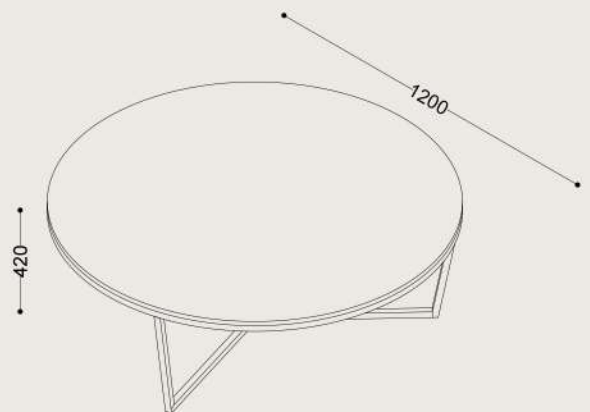

### Specifications

**Dimensions:**

D1200 x H420 mm

**Frame:**

Metal

**Shipping Dimensions:**

Carton 1: W1230 x L1230 x H450 mm

Carton 2: W1260 x L1250 x H210 mm

**Frame Finish:**

Brass

**Shipping Weight:**

53.5 kg

**Top:**

Marble

For access to 3D models please contact us