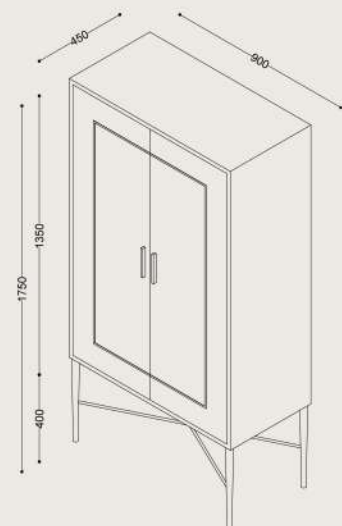

RAFFINE

Manon Cabinet

Discover the elegance of the Manon Sideboard, a stunning marriage of elegance and functionality. Crafted with a rich timber finish, complemented by antique brass legs and handles, this sideboard exudes timeless charm. The two doors open to reveal two spacious shelves, providing ample storage, while the two drawers offer additional organizational space. The shagreen embossed finish adds a touch of luxury, enhancing the overall sophistication of the piece. Elevate your living or dining area with the Manon Sideboard where impeccable design meets practical storage in a perfect harmony of style.

Specifications

Dimensions:
W900 x D450 x H1750 mm

Shipping Dimensions:
W940 x L495 x H1810 mm

Shipping Weight:
82 kg

Base:
Metal

Base Finish:
Brass

Sides and Top Finish:
Embossed Shagreen

For access to 3D models please contact us