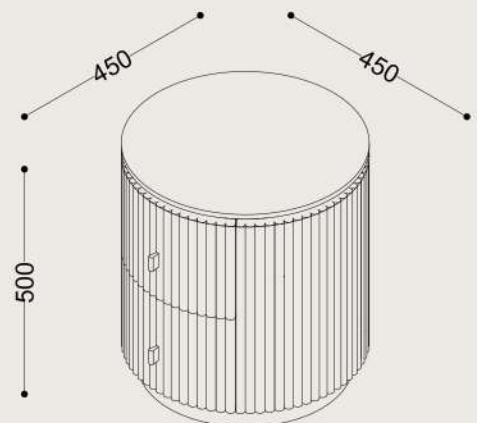

Top:

Marble

For access to 3D models please contact us