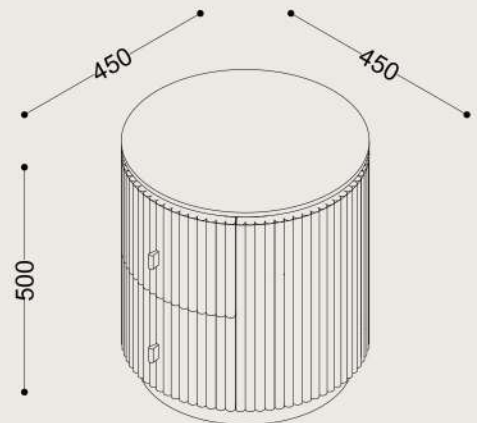

Top:

Marble

For access to 3D models please contact us