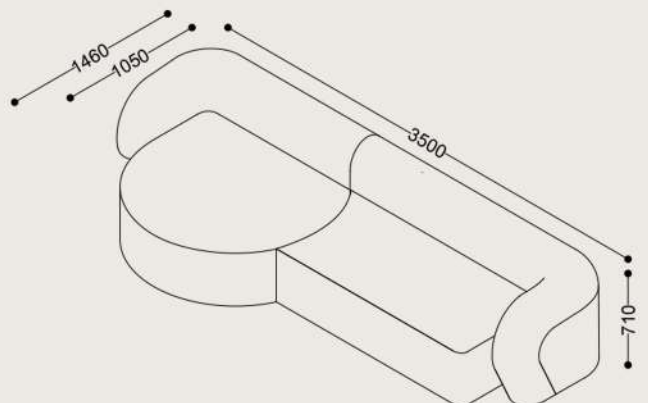

Shipping Weight:

98 kg

Material:
Upholstery

For access to 3D models please contact us