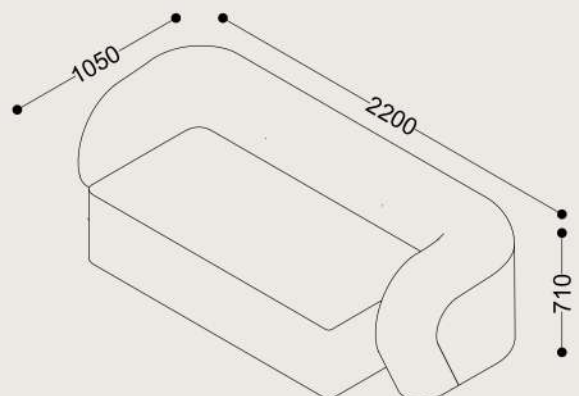

Material:

Upholstery

For access to 3D models please contact us