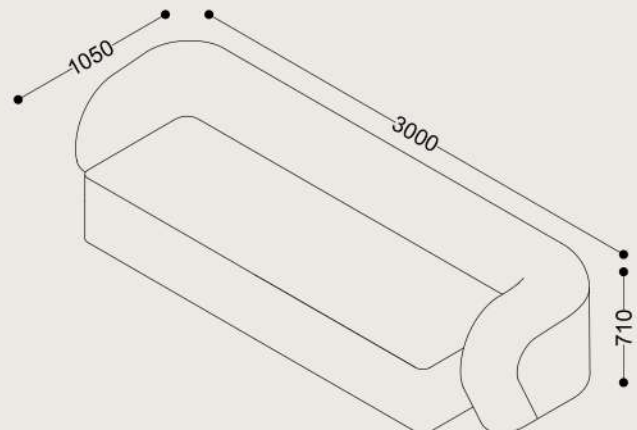

### Specifications

**Dimensions:**

W3000 x D1050 x H710 mm

**Shipping Dimensions:**

W3030 x L1080 x H740 mm

**Shipping Weight:**

50 kg

**Material:**  
Upholstery

### Specifications

**Dimensions:**

W2200 x D1050 x H710 mm

**Shipping Dimensions:**

W2230 x L1080 x H740 mm

**Shipping Weight:**

38 kg

**Material:**