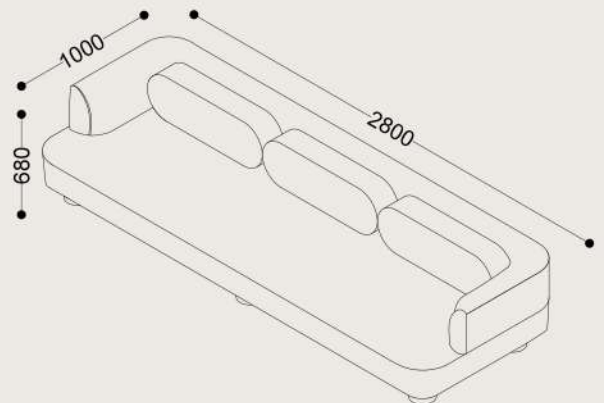

Material:

Upholstery

For access to 3D models please contact us