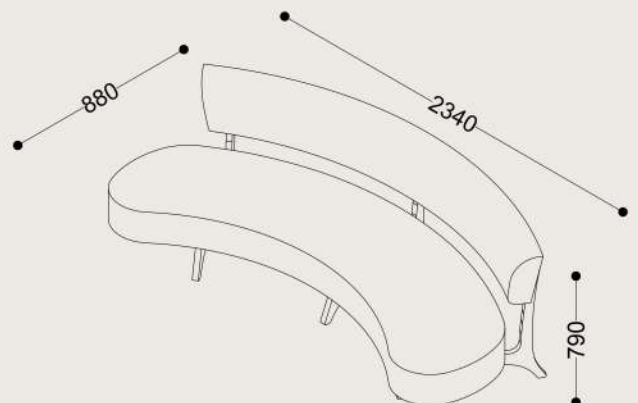

Seat and Back:

Upholstery

For access to 3D models please contact us