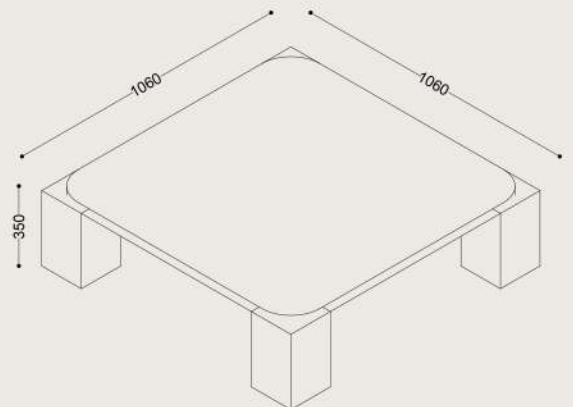

Top:

Marble

For access to 3D models please contact us