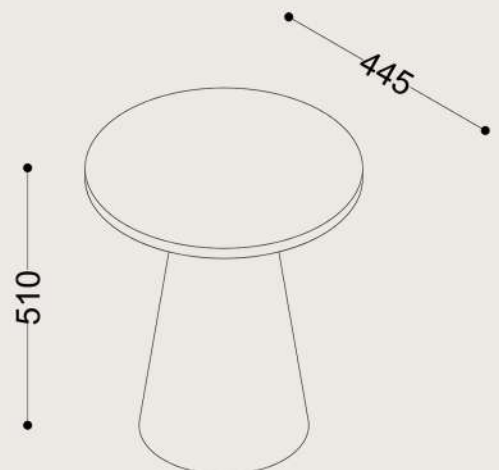

Top:

Marble

For access to 3D models please contact us