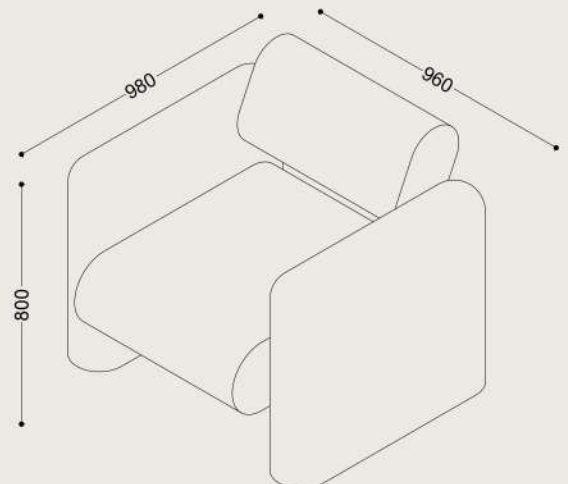

RAFFINE

Verona Occasional Chair

Meet the Verona Occasional Chair a harmonious blend of comfort and contemporary design. With its rounded edges and exposed back, this chair boasts a chic silhouette that stands out in any space. Upholstered in a tonal black and white tweed fabric, the Verona chair exudes modern sophistication. Its unique design and captivating color palette make it a versatile addition to your interior, effortlessly elevating the aesthetic of your room. Embrace style and comfort with the Verona Occasional Chair where every detail is carefully curated for a perfect balance of form and function.

Specifications

Dimensions:
W960 x D980 x H800mm

Material:
Upholstery

Shipping Dimensions:
W990 x L855 x H970 mm

Shipping Weight:
35 kg

For access to 3D models please contact us