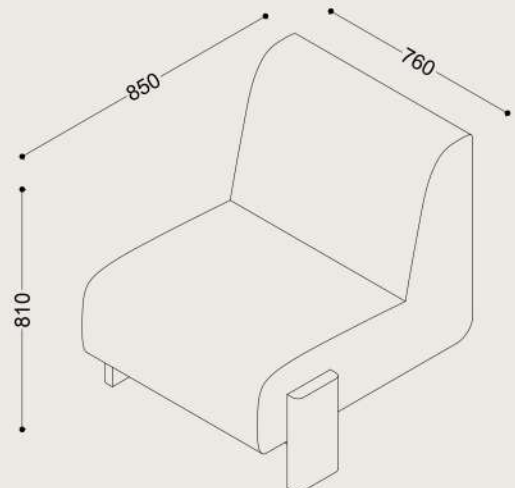

### Specifications

**Dimensions:**  
W760 x D850 x H810 mm

**Material:**  
Upholstery

**Shipping Dimensions:**  
W780 x L900 x H860 mm

**Shipping Weight:**  
21.7 kg

For access to 3D models please contact us