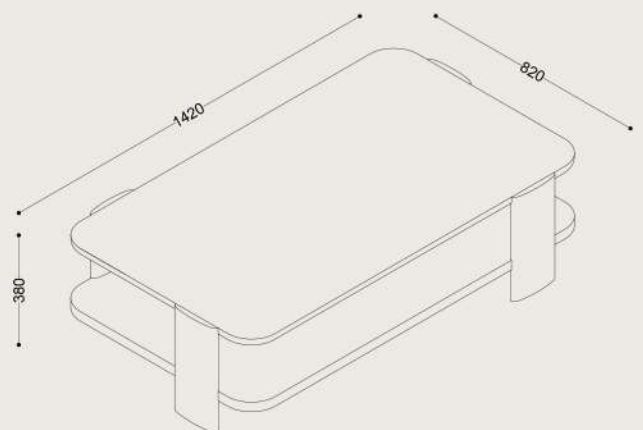

Top:

Marble

For access to 3D models please contact us