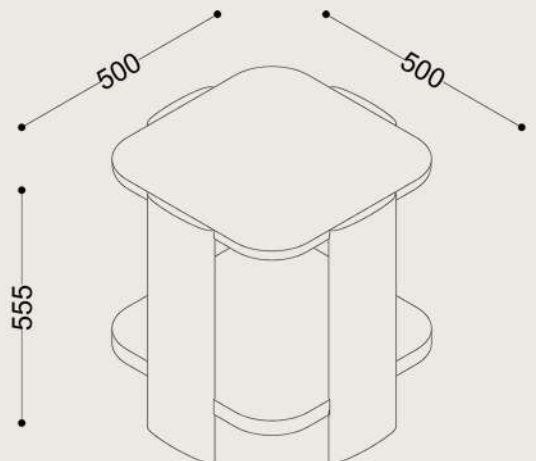

Top:

Marble

For access to 3D models please contact us