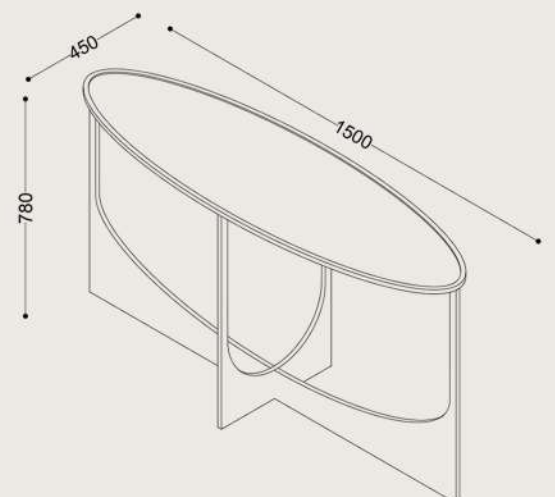

Top:

Marble

For access to 3D models please contact us