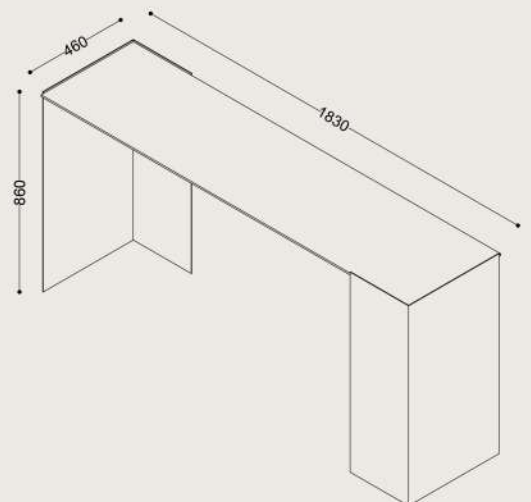

Top:

Marble

For access to 3D models please contact us