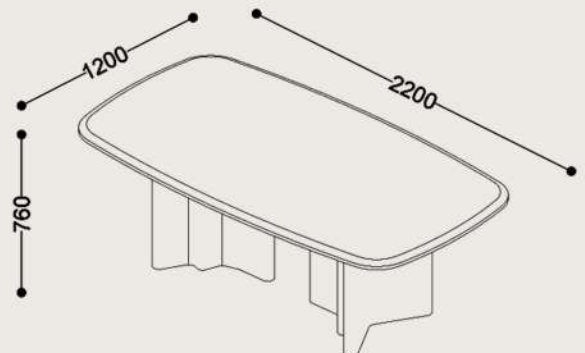

### Specifications

**Dimensions:**

W2600 x D1300 x H760 mm

**Shipping Dimensions:**

Carton 1: W600 x L670 x H750 mm

Carton 2: W600 x L670 x H750 mm

Carton 3: W2650 x L1350 x H60 mm

**Base:**

### Specifications

**Dimensions:**

W2200 x D1200 x H760 mm

**Shipping Dimensions:**

Carton 1: W600 x L670 x H750 mm  
Carton 2: W600 x L670 x H750 mm  
Carton 3: W2250 x L1250 x H60 mm

**Shipping Weight:**

247 kg

**Base:**

Metal

**Base Finish:**

Brass

**Top:**

Marble

For access to 3D models please contact us