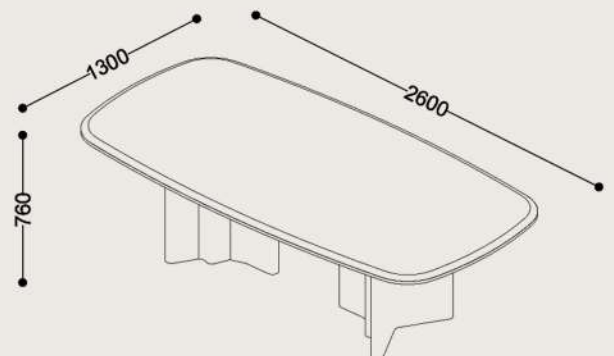

### Specifications

**Dimensions:**

W2600 x D1300 x H760 mm

**Shipping Dimensions:**

Carton 1: W600 x L670 x H750 mm

Carton 2: W600 x L670 x H750 mm

Carton 3: W2650 x L1350 x H60 mm

**Base:**

Metal

**Base Finish:**

Brass

**Shipping Weight:**

320 kg

**Top:**

Marble

For access to 3D models please contact us

### Specifications

**Dimensions:**

W2200 x D1200 x H760 mm

**Shipping Dimensions:**

Carton 1: W600 x L670 x H750 mm  
Carton 2: W600 x L670 x H750 mm  
Carton 3: W2250 x L1250 x H60 mm

**Shipping Weight:**