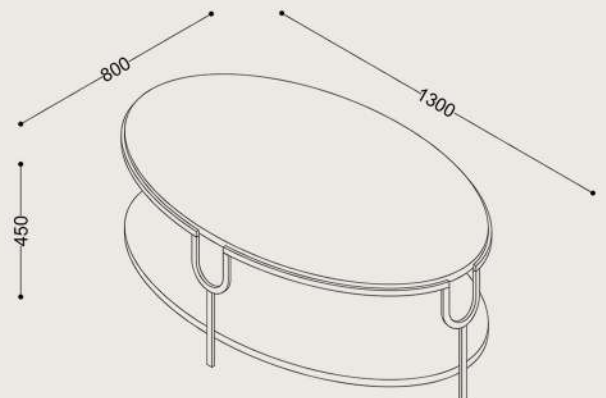

Top:

Engineered stone

For access to 3D models please contact us