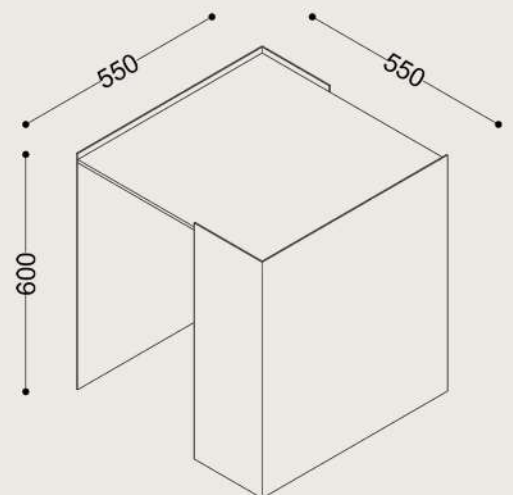

Top:

Marble

For access to 3D models please contact us