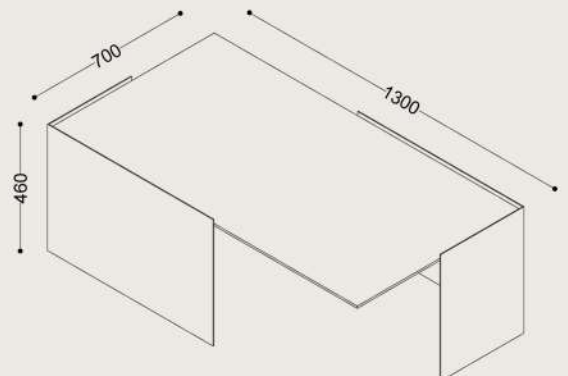

Top:

Marble

For access to 3D models please contact us