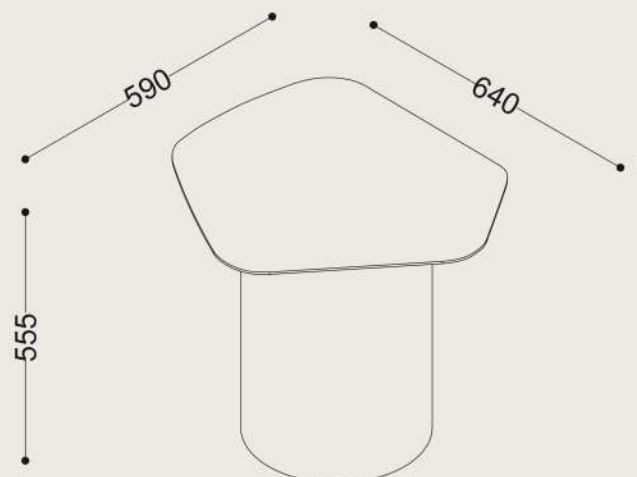

RAFFINE

Isabelle Side Table

Introducing the Isabelle Side Table a fusion of strength and sophistication. Elevate your space with the durable iron frame, delicately powder-coated for a sleek finish, and adorned with a luxurious brass accent. The Isabelle Side Table seamlessly blends modern durability with timeless elegance, offering a stylish touch to any room.

Specifications

Dimensions:
W640 x D590 x H555 mm

Shipping Dimensions:
W630 x L630 x H580 mm

Shipping Weight:
29 kg

Base:
Metal

Base Finish:
Brass

Top:
Brass

For access to 3D models please contact us