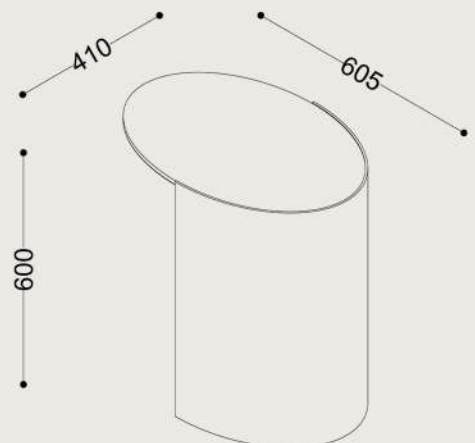

Top:

Marble

For access to 3D models please contact us