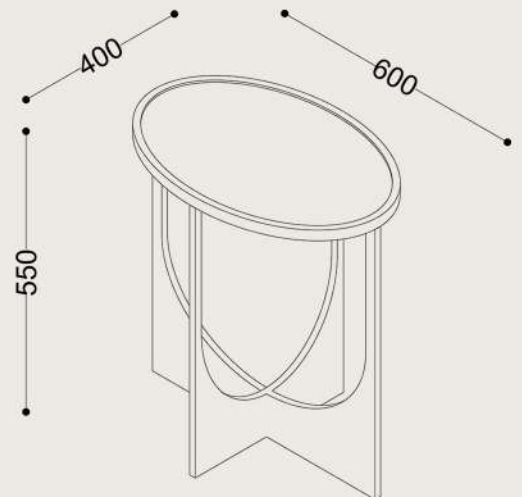

Top:

Marble

For access to 3D models please contact us