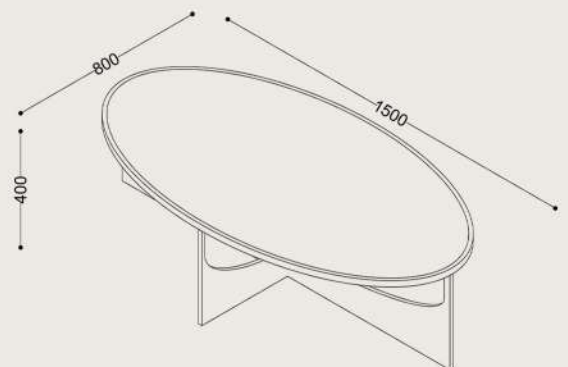

Specifications

Dimensions:

W1500 x D800 x H400mm

Base:

Metal

Shipping Dimensions:

Carton 1: W1530 x L830 x H430 mm

Carton 2: W1520 x L820 x H600 mm

Base Finish:

Brass

Shipping Weight:

56 kg

Top:

Marble

For access to 3D models please contact us