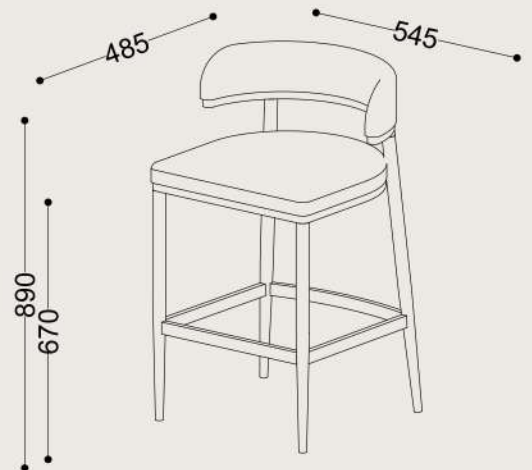

RAFFINE

Nara Barstool

Introducing the Nara Barstool, where modern design meets unparalleled comfort. Crafted with a sleek black-coated iron frame and upholstered in luxurious fabric, this barstool exudes sophistication from every angle. Featuring a distinctive curved back, the Nara Barstool not only offers a stylish silhouette but also provides exceptional seating. Its minimalist yet durable design ensures it seamlessly integrates into any space. Elevate your space with comfort and style with the Nara Barstool.

Specifications

Dimensions:
W545 x D485 x H890 mm

Base:
Metal

Shipping Dimensions:
W530 x D580 x H930mm

Base Finish:
Black

Shipping Weight:
13.8 kg

Seat and Back:
Upholstery

For access to 3D models please contact us