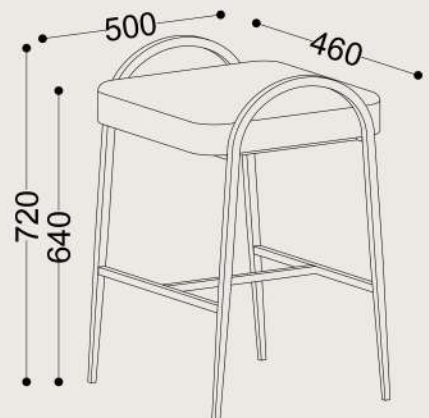

Specifications

Dimensions:

W460 x D500 x H720 mm

Base:

Metal

Shipping Dimensions:

W490 x L530 x H750 mm

Base Finish:

Black

Shipping Weight:

11.2 kg

Seat and Back:

Upholstery

For access to 3D models please contact us