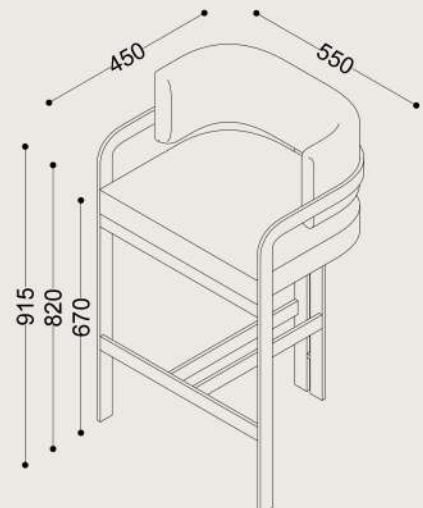

### Specifications

**Dimensions:**

W550 x D450 x H915 mm

**Base:**

Metal

**Shipping Dimensions:**

W480 x L580 x H950 mm

**Base Finish:**

### Specifications

**Dimensions:**  
W550 x D450 x H915 mm

**Base:**  
Metal

**Shipping Dimensions:**  
W480 x L580 x H950 mm

**Base Finish:**  
Black

**Shipping Weight:**  
16 kg

**Seat and Back:**  
Upholstery