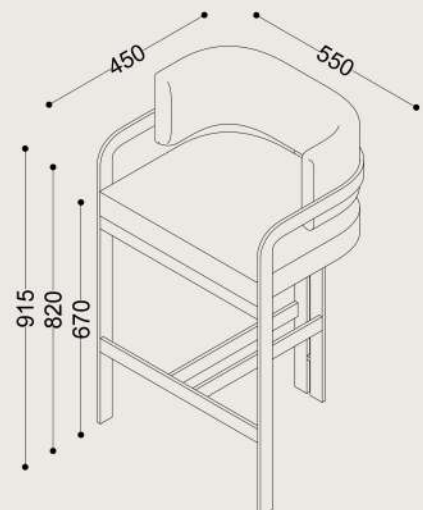

Seat and Back:

Upholstery

For access to 3D models please contact us