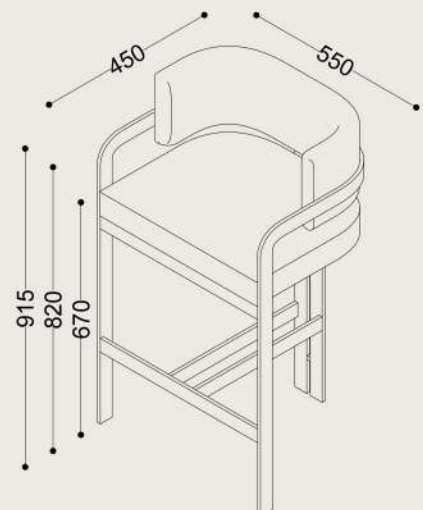

### Specifications

**Dimensions:**  
W550 x D450 x H915 mm

**Base:**  
Metal

**Shipping Dimensions:**  
W480 x L580 x H950 mm

**Base Finish:**  
Black

**Shipping Weight:**  
16 kg

**Seat and Back:**  
Upholstery