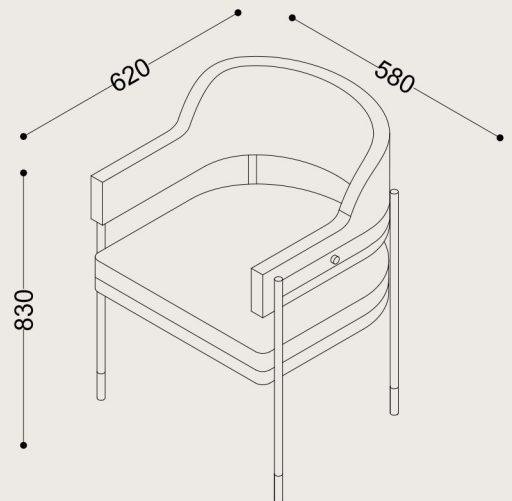

Specifications

Dimensions:
W580 x D620 x H830 mm

Shipping Dimensions:
W650 x L610 x H860 mm

Shipping Weight:
12.5 kg

Frame:
Metal

Frame Finish:
Iron Coated

Seat and Back:
Upholstery

For access to 3D models please contact us