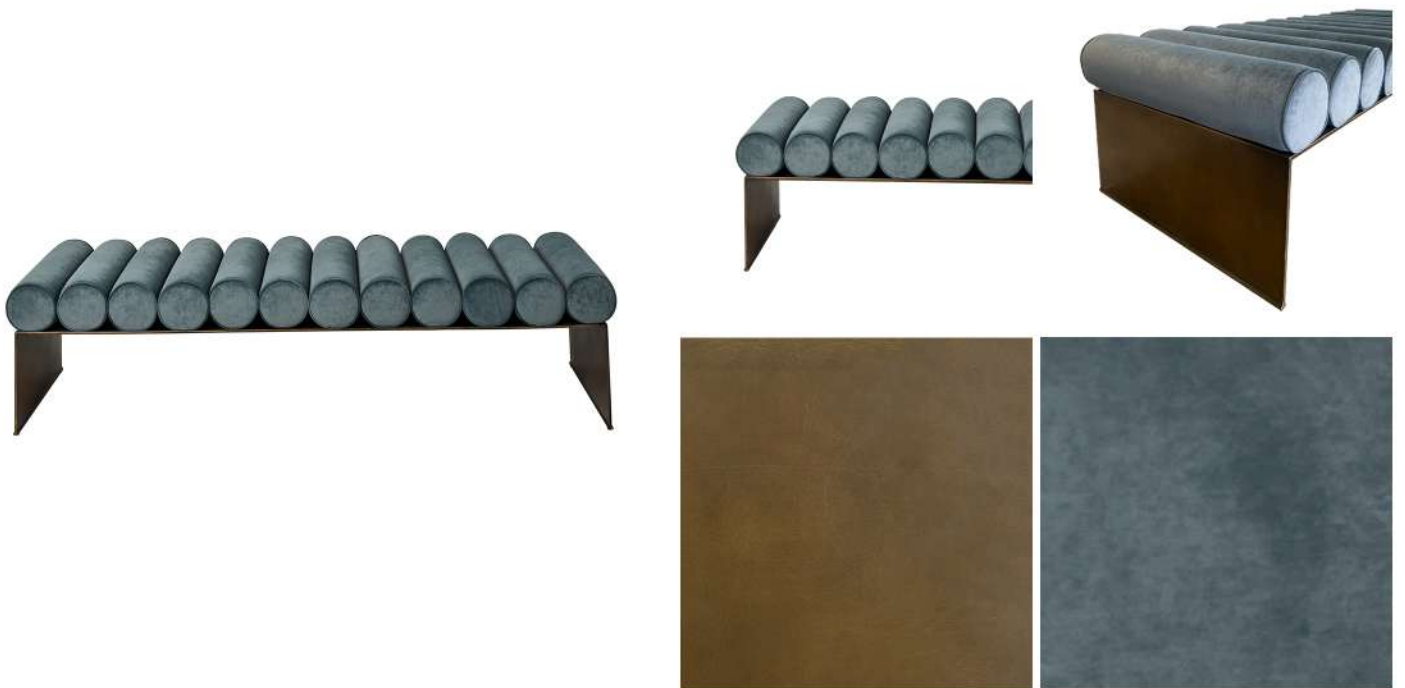

RAFFINE

Rapheal Ottoman

Experience comfort and style with the Raphael Ottoman, featuring cylindrical seat cushions. The ottoman is supported by a powder-coated brass base, marrying modern design with timeless elegance. Elevate your relaxation space with the Raphael Ottoman, where cozy meets chic for the perfect blend of comfort and sophistication.

Specifications

Dimensions:

W1800 x D600 x H450mm

Base:

Metal

Shipping Dimensions:

W1830 x L630 x H480 mm

Base Finish: