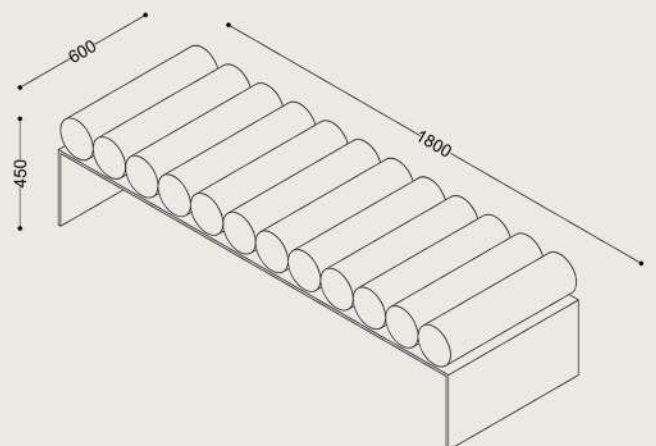

Specifications

Dimensions:

W1800 x D600 x H450mm

Base:

Metal

Shipping Dimensions:

W1830 x L630 x H480 mm

Base Finish:

Brass

Shipping Weight:

102 kg

Top:

Upholstery

For access to 3D models please contact us