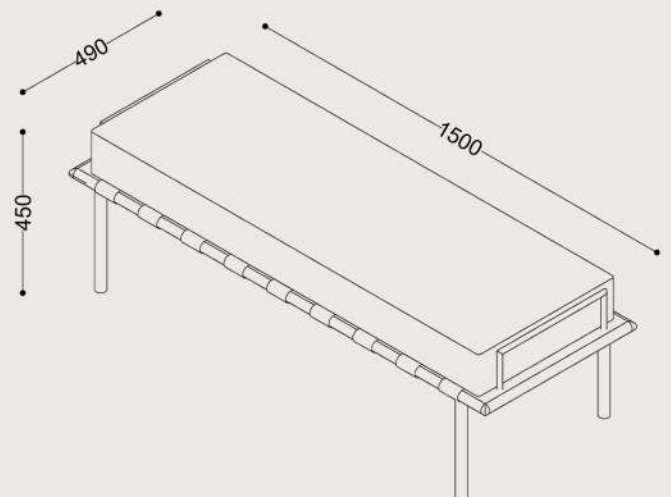

### Specifications

**Dimensions:**  
W1500 x D490 x H450 mm

**Shipping Dimensions:**  
W1550 x L540 x H200 mm

**Shipping Weight:**  
21.2 kg

**Base:**  
Metal

**Base Finish:**  
Brass

**Top:**  
Upholstery

For access to 3D models please contact us