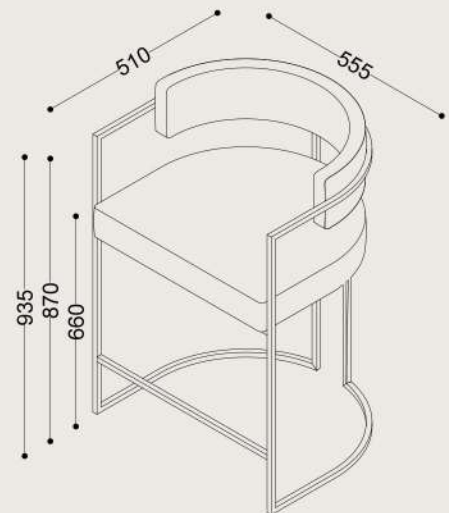

Specifications

Dimensions:
W555 x D510 x H935mm

Base:
Metal

Shipping Dimensions:
W610 x L560 x H975 mm

Base Finish:
Brass

Shipping Weight:
13.2 kg

Seat and Back:
Upholstery

For access to 3D models please contact us