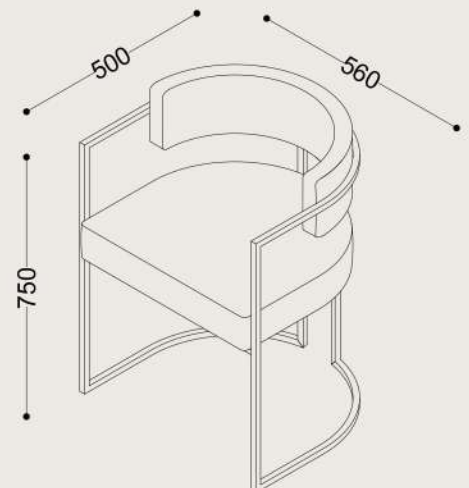

Seat and Back:

Upholstery

For access to 3D models please contact us