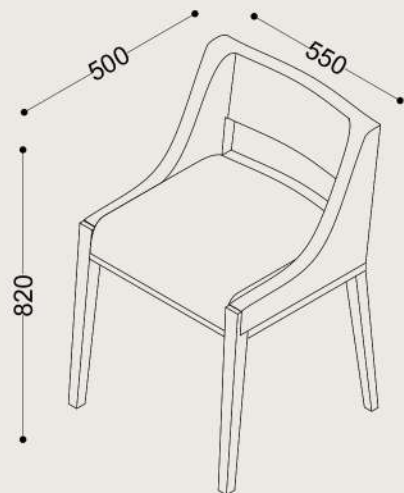

Seat and Back:

Upholstery

For access to 3D models please contact us