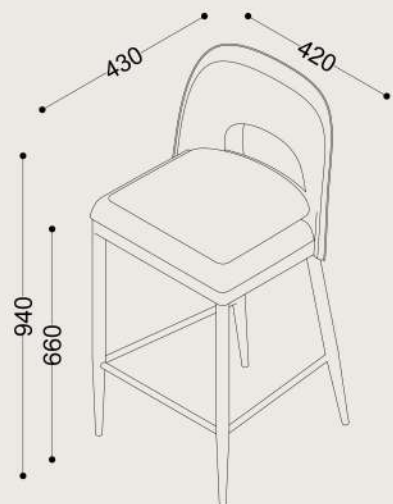

Specifications

Dimensions:

W420 x D430 x H940mm

Base:

Metal

Shipping Dimensions:

W530 x L485 x H970 mm

Base Finish:

Brass

Shipping Weight:

10.4 kg

Seat and Back:

Upholstery

For access to 3D models please contact us